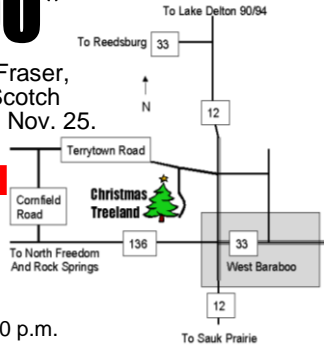

You'll love our trees!

Save \$3.00*

On any **Premium** Concolor, Fraser, Spruce, Norway, White or Scotch Pine. Open daily beginning Nov. 25.

Christmas Treeland

E10861 Terrytown Road
Baraboo, Wisconsin 53913
Phone (608) 356-3307

www.ChristmasTreeland.com

Sunday – Friday 10 a.m. to 5:00 p.m.
Saturday 9 a.m. to 5:00 p.m.

🎄 Gifts & Crafts 🎄 Fresh Wreaths 🎄 Free Treats for Kids

*Expires 12/18/11, limit one (1) coupon per purchase.
Not valid on tabletops or bargain trees.